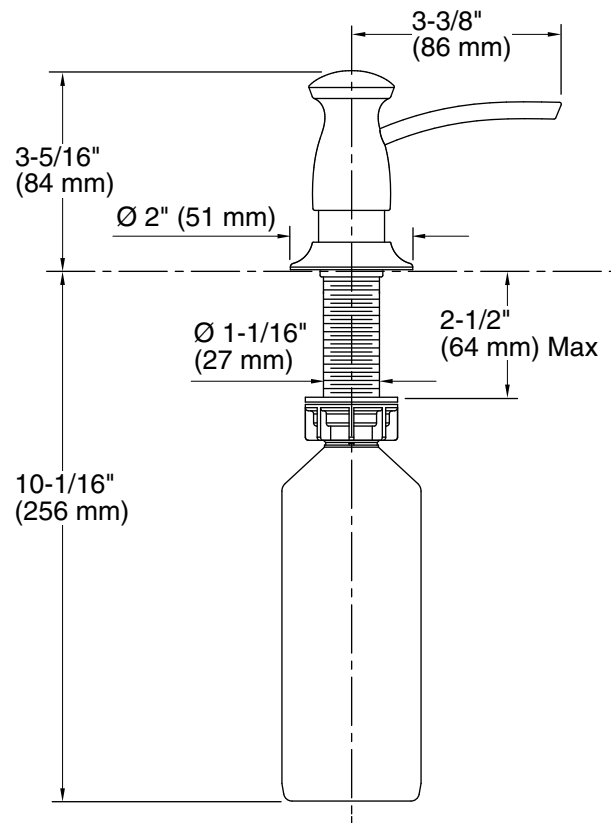

Features

- Coordinates with KOHLER Forte® and other transitional style faucets.
- Above-the-counter refill.
- May be installed in predrilled sink holes or surfaces up to 2" thick.
- Bottle holds up to 16 ounces of liquid soap or lotion.

Available Colors/Finishes

Color tiles intended for reference only.

Color	Code	Description
	CP	Polished Chrome
	BL	Matte Black

Technical Information

All product dimensions are nominal.

Material: Brass

Notes

Install this product according to the installation guide.